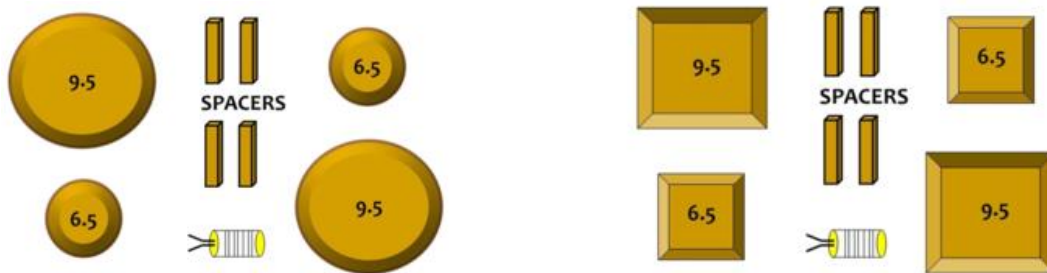

*Pricing is subject to change without notice

Stacks

Round Stack
\$55.95

Square Stack
\$59.95

Round Rect Stack
\$39.95

Hexagon Stack
\$39.95

Spherical Sq
\$55.95

Spherical Tri
\$55.95