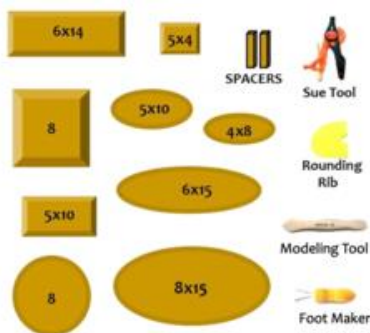

*Pricing is subject to change without notice

Stacks

Round Stack
\$55.95

Square Stack
\$59.95

Round Rect Stack
\$39.95

Hexagon Stack
\$39.95

Spherical Sq
\$55.95

Spherical Tri
\$55.95

Dinnerware Sets

Round Dinnerware Set

\$55.95

Square Dinnerware Set

\$55.95

Starter Set

\$59.95

Assorted Sets

Assortment Set (15 pieces)
\$119.95

Plaque Set of 5

\$39.95

**Pricing is subject to change without notice*

Tools

Foot Maker \$4.95 | JA20 \$1.89 | Sue Tool \$7.99 | Notched Rib \$8.00 | Spacer \$2.00

Wheel Attachment System (WA)