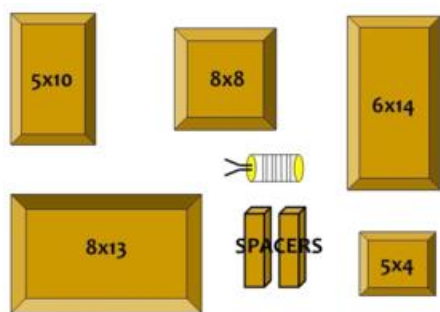

Starter Set

$59.95