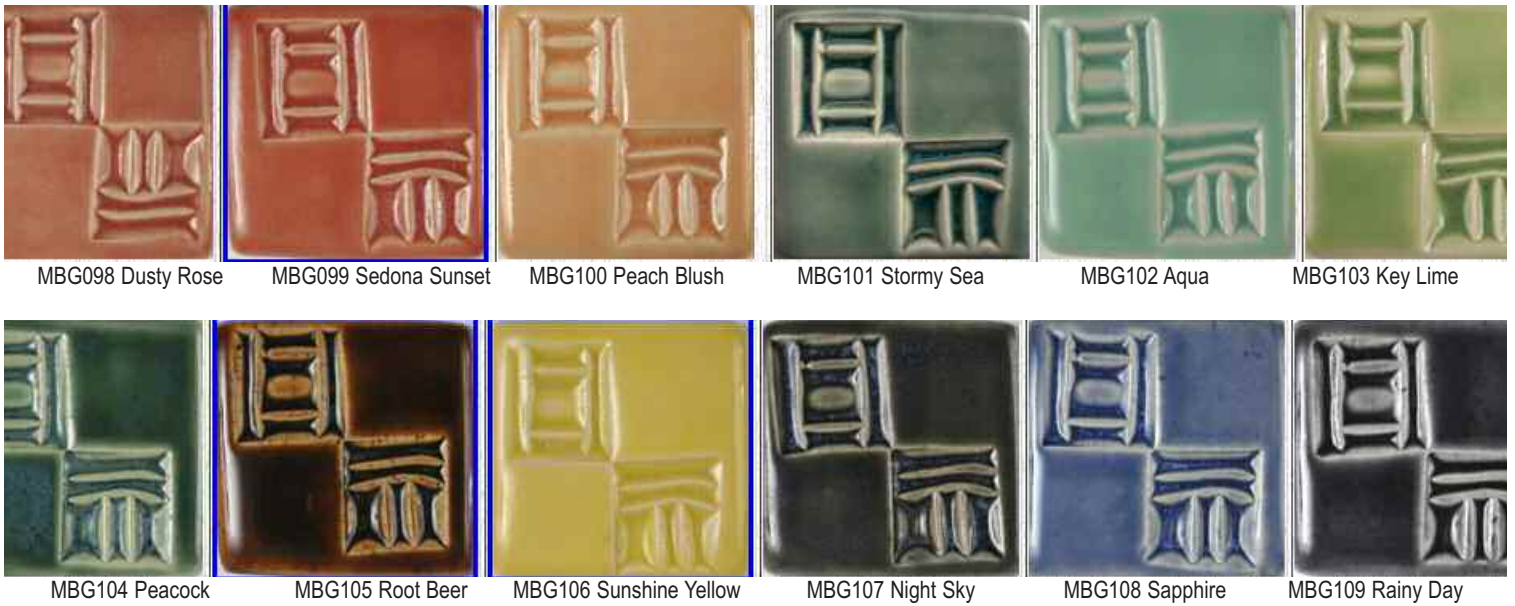

ONLY AT DAVENS! We are proud to be carrying the Coyote line of high-fire glazes. Coyote glazes fire to witness cone five to six. Coyote glazes are extremely user friendly & come in Gloss, Satin, Matt, Mottled, Crawling, Celadon and Shino varieties.

Please note: We carry all pints at Davens. We have a limited assortment of Dry 10 & 25lb bags in stock. We can order whatever you like, but please allow 1-2 weeks for it to come in. Call first to check availability.

Frank's Colored Celadons

COYOTE's new translucent glazes are great over brushwork, carvings and texture and colored clays. While celadons are usually thought of as ranging from pale to intense green, traditional celadons could also be clear, yellow or blue. We have expanded the palette to include a rich variety of colors. These glazes are user friendly, pooling without being overly runny. Particularly nice over porcelain or smooth white clay. (These tiles are made from Laguna's cone 5 B-Mix). Food safe.

Description	Liquid Pint	Gallon	3 Gallon	10# Dry	25# Dry
MBG098 Dusty Rose	12.10	65.80	162.80	92.40	200.30
MBG099 Sedona Sunset	11.80	64.20	158.40	89.80	194.40
MBG100 Peach Blush	10.80	53.10	128.60	72.10	154.60
MBG101 Stormy Sea	7.90	31.10	69.00	36.80	74.20
MBG102 Aqua	9.30	42.30	99.30	56.70	119.10
MBG103 Key Lime	8.70	37.00	84.90	48.20	99.90
MBG104 Peacock Green	8.50	34.50	78.10	44.20	88.70
MBG105 Root Beer	7.90	31.10	74.00	38.80	78.70
MBG106 Sunshine Yellow	11.20	57.40	140.10	78.90	170.00
MBG107 Night Sky	8.10	33.20	74.70	40.20	82.80
MBG108 Sapphire	8.00	32.90	73.90	39.80	82.00
MBG109 Rainy Day	9.10	39.70	92.40	50.60	106.30